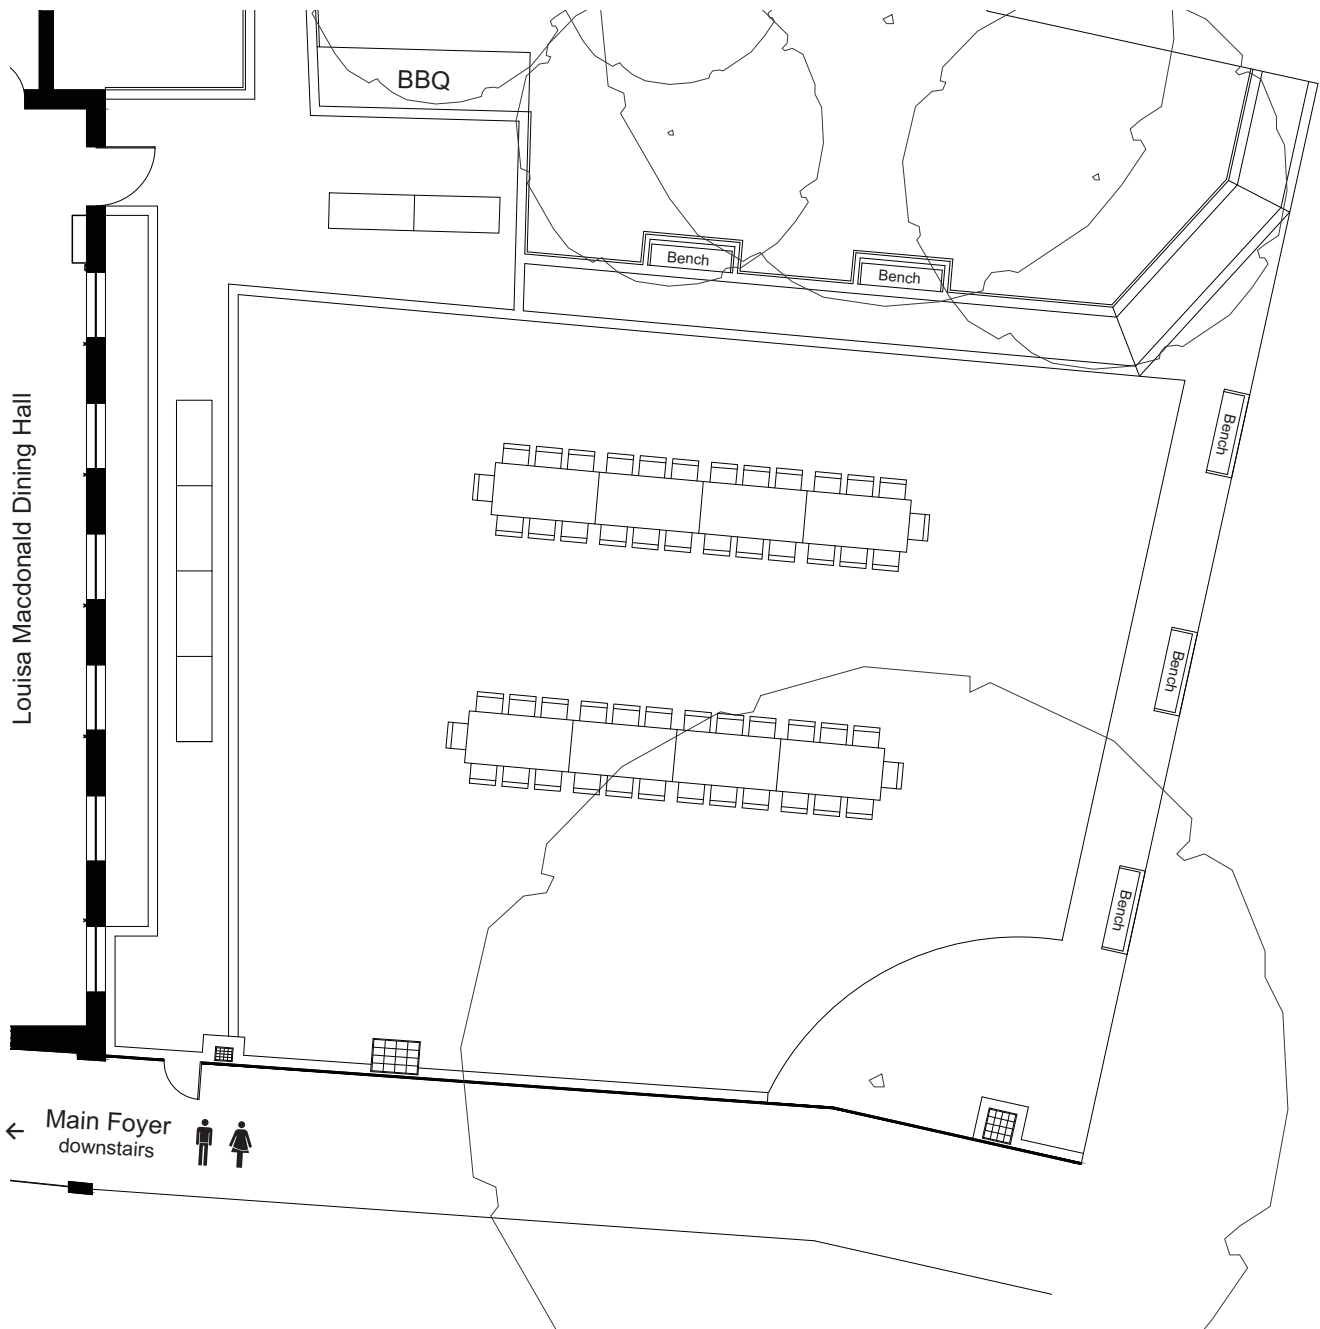

THE WOMEN'S COLLEGE
WITHIN THE UNIVERSITY OF SYDNEY

Williams Courtyard

BBQ, Lunch Layout

Seats shown: 52

THE WOMEN'S COLLEGE
WITHIN THE UNIVERSITY OF SYDNEY

Williams Courtyard

BBQ, Lunch Layout

Seats shown: 56