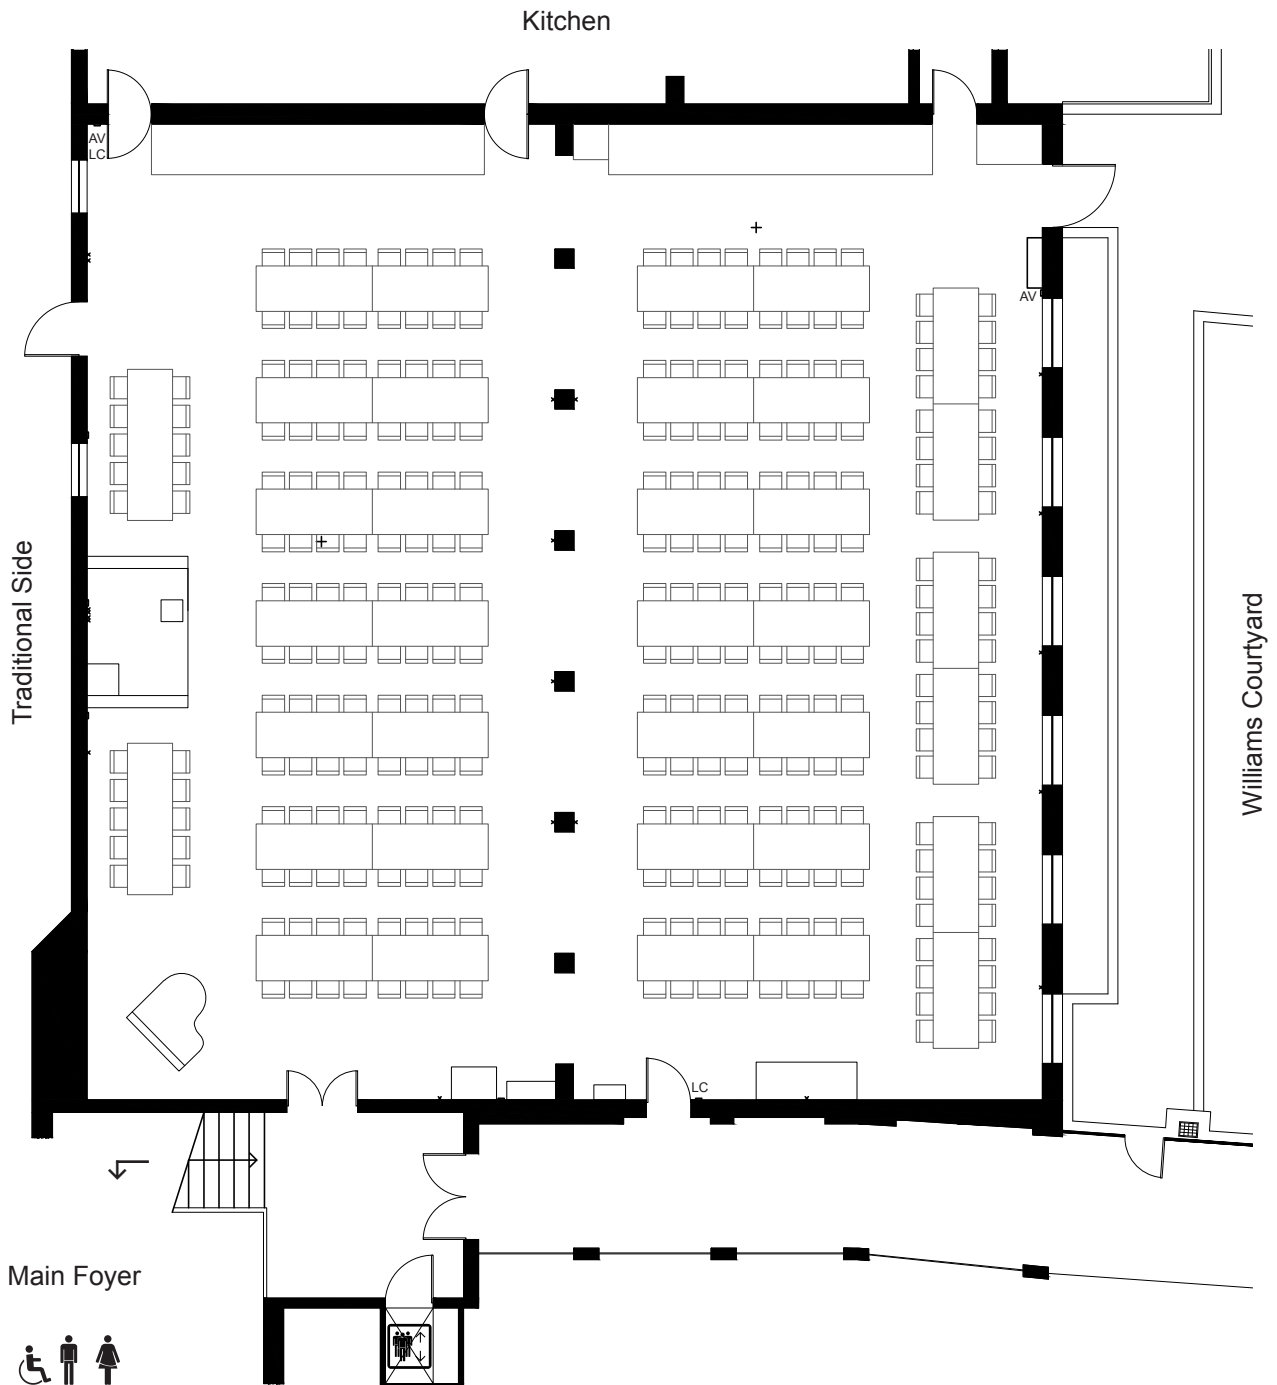

# Louisa Macdonald Dining Hall

## Dining Layout

Traditional side seats: 132

Courtyard side seats: 160

Total seats: 292

THE WOMEN'S COLLEGE  
WITHIN THE UNIVERSITY OF SYDNEY

## Dining Layout

Traditional side seats: 148

Courtyard side seats: 160

Total seats: 308